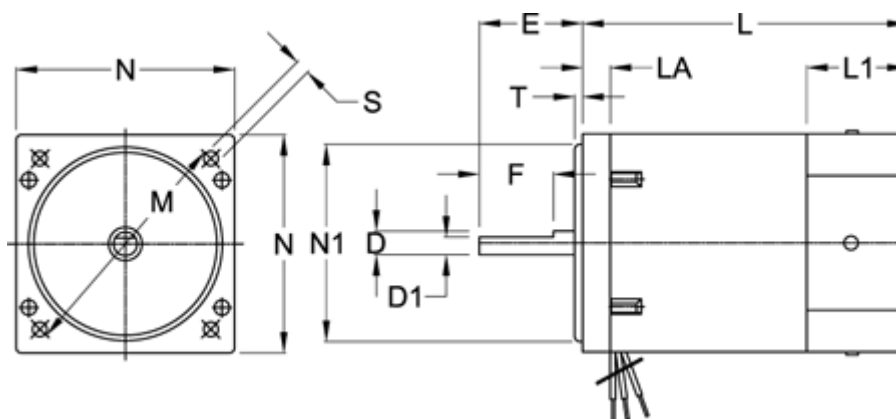

# Data Sheet

Article number: 722090090146

Description: Induction Motor 9IF90S4C 90W  
1300rpm 1x220-240V 50HZ straight shaft

## Measures

D1	= 11	N	= 90
D Diameter	= 12	N1 Diameter	= 83
E	= 37	S	= 4xø6,5
F	= 30	T	= 2
L	= 135	Weight (kg)	= 3.2
L1	= 40		
LA	= 6.5		
M Diameter	= 104		